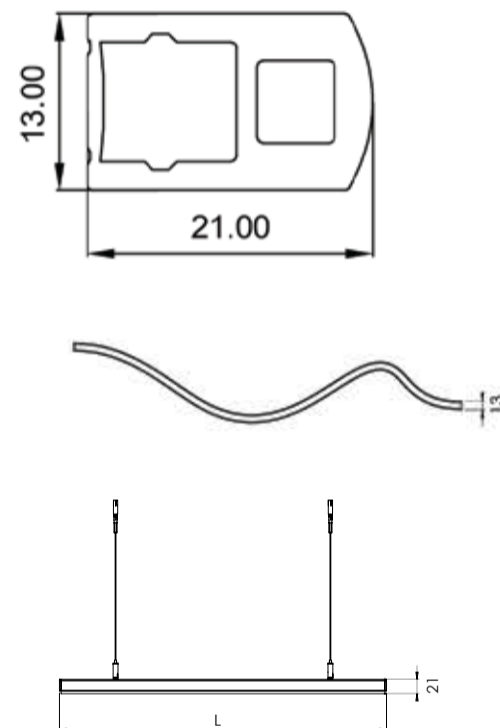

L70 @50,000h

Aluminium

Types

Pendant/Recessed

Single Line Diagram

Profile Code

SY-33

Colours

CRI ≥ 90

TUNABLE
WHITE

CURVE SLIM

CURVE SLIM

System Power	Dimensions
6W	L= 300mm Profile H= 30mm
12W	L= 600mm Profile H= 30mm
18W	L= 900mm Profile H= 30mm
25W	L= 1200mm Profile H= 30mm
50W	L= 2400mm Profile H= 30mm